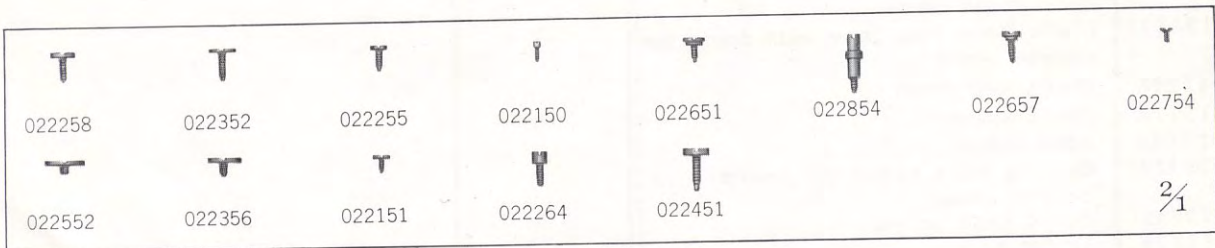

Calibre No. 560	Jewels 21 j	Style Name (Crown)
---------------------------	-----------------------	--------------------------------

Cal. 560

Characteristics

- Casing diameter : 27.60 ϕ mm
- Maximum height : 4.40 mm
- Vibrations per hour : 18,000
- Non-automatic with sweep second
- "Diashock" Shock Resistant Device
- "Diafix" Oil Lubrication Device