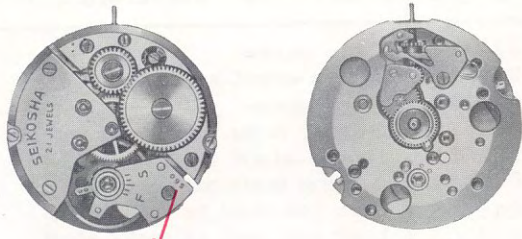

Calibre No. 560	Jewels 21 j	Style Name (Crown)
---------------------------	-----------------------	--------------------------------

Cal. 560

Characteristics

- Casing diameter : 27.60 ϕ mm
- Maximum height : 4.40 mm
- Vibrations per hour : 18,000
- Non-automatic with sweep second
- "Diashock" Shock Resistant Device
- "Diafix" Oil Lubrication Device