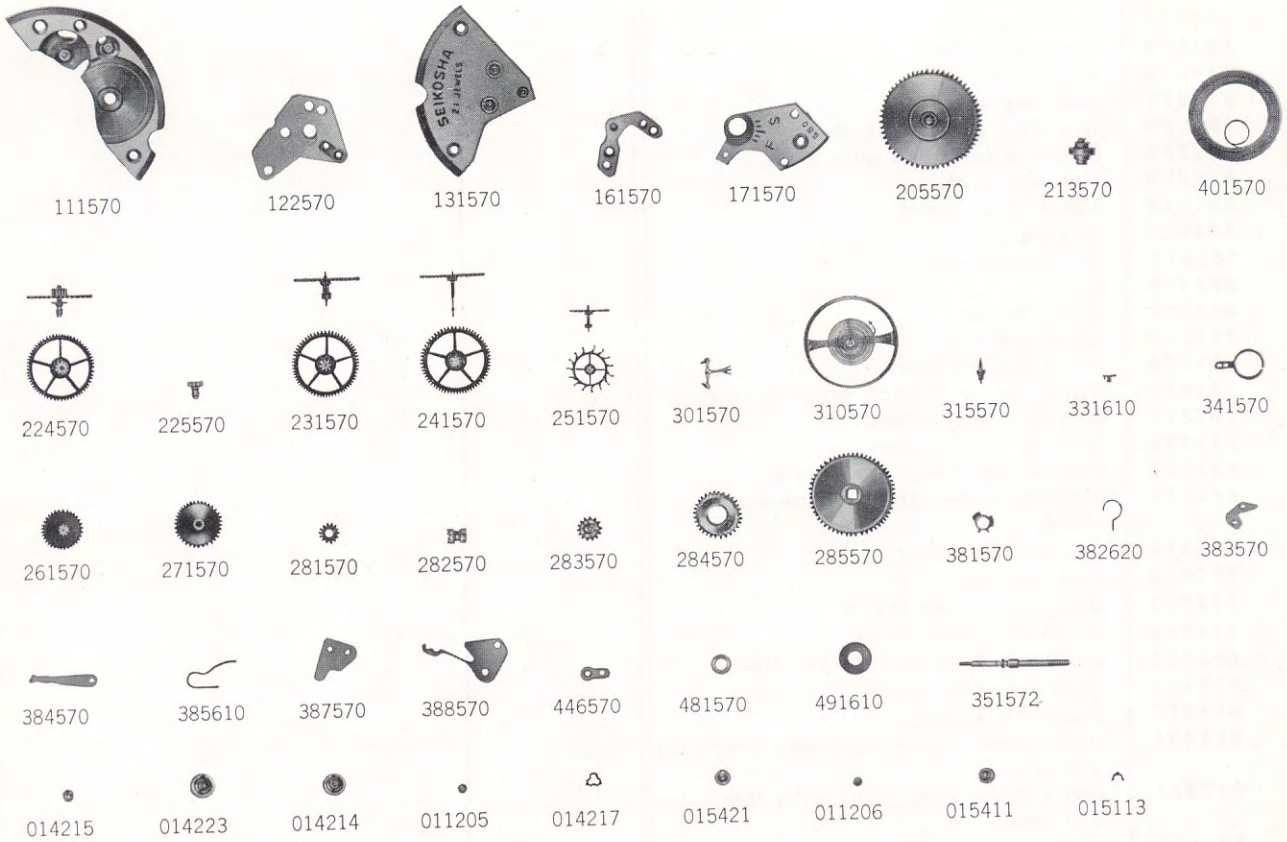

Calibre No. 560	Jewels 21 j	Style Name (Crown)
---------------------------	-----------------------	--------------------------------

Cal. 560

Characteristics

- Casing diameter : 27.60 ϕ mm
- Maximum height : 4.40 mm
- Vibrations per hour : 18,000
- Non-automatic with sweep second
- "Diashock" Shock Resistant Device
- "Diafix" Oil Lubrication Device