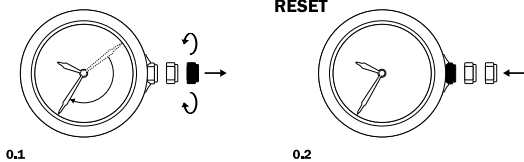

8174/1880

PRESENTATION – PRESENTAZIONE – PRESENTACION

SETTING THE TIME
HOUR AND MINUTE

CORREZIONE DELL'ORA
E MINUTI

AJUSTE HORA Y
MINUTO

SETTING THE DATE
CAUTION: NEVER CORRECT DATE
BETWEEN 9 PM AND 0.30 AM.