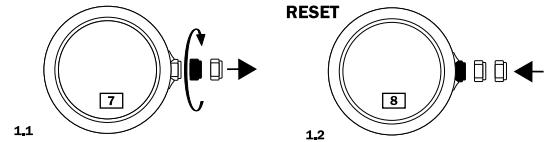

SETTING THE DATE
CAUTION: NEVER CORRECT DATE
BETWEEN 9 PM AND 0.30 AM.

CORREZIONE DELLA DATA
ATTENZIONE: IL CAMBIO DI
DATA NON È POSSIBILE DALLE
ORE 21 ALLE ORE 0.30.

AJUSTE DE LA FECHA
ATTENCION: CAMBIAR LA
FECHA NO SE PUEDE HACER
DENTRO LAS 21H Y 0H30.