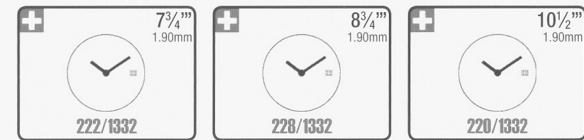

2 Hands Date