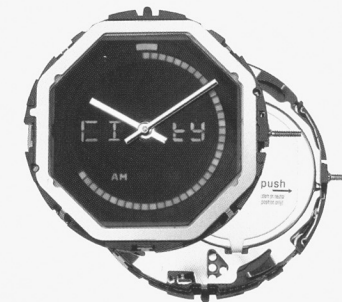

ISADIGIT

SWISS MADE

Synchronized Anadigit

+ **Cal. 9001/7300** 14'''
with EL Back Light

3 Time Zones

ø31.80mm
H 6.20mm
Positive or Negative LCD
47 Months Battery Life (theoretical)

***Cal. 9001/1300**
without EL Back Light

+ **Cal. 9002/7300** 14'''
with EL Back Light

Compass

ø31.80mm
H 6.20mm
Positive or Negative LCD
39 Months Battery Life (theoretical)

***Cal. 9002/1300**
without EL Back Light

+ **Cal. 9003/7300** 14'''
with EL Back Light

World Time

ø31.80mm
H 6.20mm
Positive or Negative LCD
47 Months Battery Life (theoretical)

***Cal. 9003/1300**
without EL Back Light

3 Time Zones	Alarm	MONDAY 28
52	1/100 Sec. Chrono	Tachometer
Timer	End Of Life	

Digital Compass	3 Time Zones	Alarm
MONDAY 28	52	1/100 Sec. Chrono
Tachometer	Timer	End Of Life

World Time	Summer Time	Alarm
MONDAY 28	EOL	
Day Date	End Of Life	

Product Line

SWISS MADE

ISASWISS CONCEPT

ISASPECIALITY