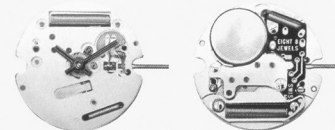

17.20 x 13.00 x 15.50mm

H 1.40mm

8 Jewels

Metal Gold Plating

60 Months Battery Life (theoretical)

Cal. 127/1301/6000

$7\frac{3}{4}$ "

Ø17.20mm

H 1.40mm

8 Jewels

Metal Gold Plating

60 Months Battery Life (theoretical)

Cal. 125/1301/6001

$7\frac{3}{4} \times 5\frac{1}{2}$ "

17.20 x 13.00 x 15.15mm

H 1.40mm