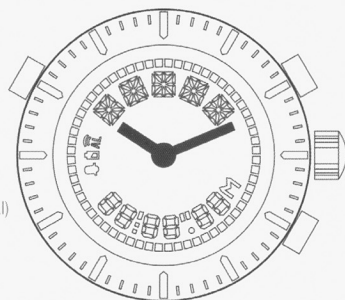

ISADIGIT

SWISS MADE

Synchronized Anadigit

+ **Cal. 9001/7300** 14'''
with EL Back Light

3 Time Zones

ø31.80mm
H 6.20mm
Positive or Negative LCD
47 Months Battery Life (theoretical)

***Cal. 9001/1300**
without EL Back Light

+ **Cal. 9002/7300** 14'''
with EL Back Light

Compass

ø31.80mm
H 6.20mm
Positive or Negative LCD
39 Months Battery Life (theoretical)

***Cal. 9002/1300**
without EL Back Light

+ **Cal. 9003/7300** 14'''
with EL Back Light

World Time

ø31.80mm
H 6.20mm
Positive or Negative LCD
47 Months Battery Life (theoretical)

***Cal. 9003/1300**
without EL Back Light

3 Time Zones	Alarm	MONDAY 28
52	1/100 Sec. Chrono	Tachometer
Timer	End Of Life	

17.20 x 13.00 x 15.50mm

H 1.40mm

8 Jewels

Metal Gold Plating

60 Months Battery Life (theoretical)

Cal. 127/1301/6000

$7\frac{3}{4}$ "

Ø17.20mm