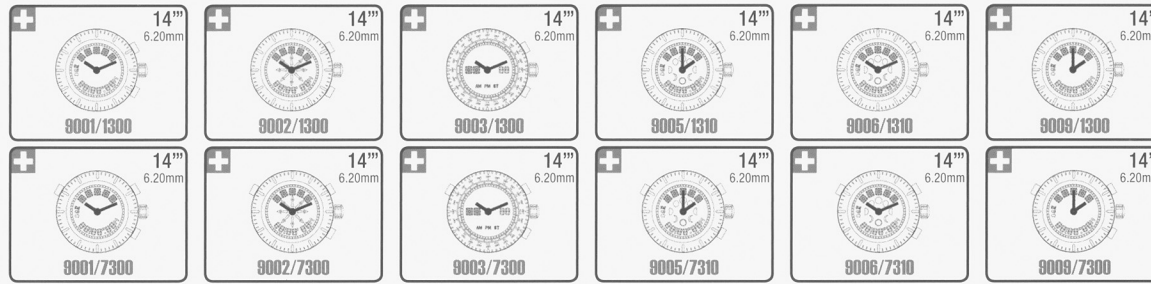

isawiss

WATCH MECHANISMS

ISADIGIT

Anadigit

ISATRONIC

2 Hands

ISATRON

2 Hands

ISADIGIT

SWISS MADE

Synchronized Anadigit

+ **Cal. 9001/7300** 14'''
with EL Back Light

3 Time Zones

ø31.80mm
H 6.20mm
Positive or Negative LCD
47 Months Battery Life (theoretical)

***Cal. 9001/1300**
without EL Back Light

17.20 x 13.00 x 15.50mm

H 1.40mm

8 Jewels

Metal Gold Plating

60 Months Battery Life (theoretical)

Cal. 127/1301/6000

$7\frac{3}{4}$ "

Ø17.20mm

H 1.40mm

8 Jewels

Metal Gold Plating

60 Months Battery Life (theoretical)

Cal. 125/1301/6001

$7\frac{3}{4} \times 5\frac{1}{2}$ "

17.20 x 13.00 x 15.15mm

H 1.40mm