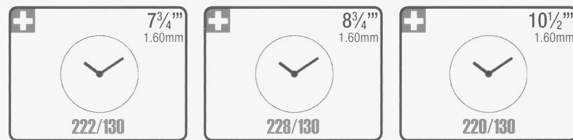

ISATRON

2 Hands