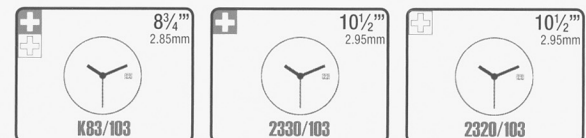

Digital Compass	3 Time Zones	Alarm
MONDAY 28	52	1/100 Sec. Chrono
Tachometer	Timer	End Of Life

World Time	Summer Time	Alarm
MONDAY 28	EOL	
Day Date	End Of Life	

Product Line

SWISS MADE

ISASWISS CONCEPT

ISASPECIALITY

Multi-Functions

ISASLENDER

2 Hands

2 Hands Date

3 Hands

3 Hands Date

ISAQUARTZ

2 Hands

3 Hands Date

3 Hands

3 Hands
Day & Date

ISA TRONIC

SWISS MADE

Ultra Slim 2 Hands

Cal. 125/1301/6000

$7\frac{3}{4} \times 5\frac{1}{2}$ "

17.20 x 13.00 x 15.50mm

H 1.40mm

8 Jewels

Metal Gold Plating

60 Months Battery Life (theoretical)

Cal. 127/1301/6000

$7\frac{3}{4}$ "

Ø17.20mm