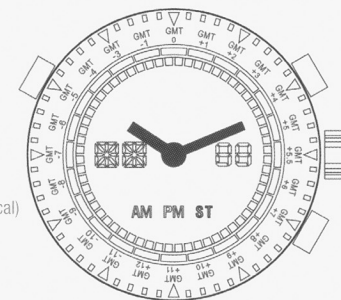

+ **Cal. 9002/7300** 14'''
with EL Back Light

Compass

ø31.80mm
H 6.20mm
Positive or Negative LCD
39 Months Battery Life (theoretical)

***Cal. 9002/1300**
without EL Back Light

+ **Cal. 9003/7300** 14'''
with EL Back Light

World Time

ø31.80mm
H 6.20mm
Positive or Negative LCD
47 Months Battery Life (theoretical)

***Cal. 9003/1300**
without EL Back Light

3 Time Zones	Alarm	MONDAY 28
52	1/100 Sec. Chrono	Tachometer
Timer	End Of Life	

Digital Compass	3 Time Zones	Alarm
MONDAY 28	52	1/100 Sec. Chrono
Tachometer	Timer	End Of Life

World Time	Summer Time	Alarm
MONDAY 28	EOL	
Day Date	End Of Life	

Product Line

SWISS MADE

ISASWISS CONCEPT

ISASPECIALITY