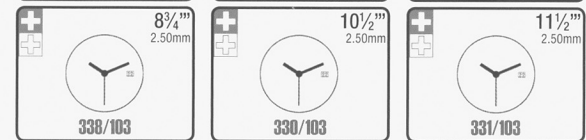

Multi-Functions

ISASLENDER

2 Hands

2 Hands Date

3 Hands

3 Hands Date

ISAQUARTZ

2 Hands

3 Hands Date

3 Hands

3 Hands
Day & Date

ISA TRONIC

SWISS MADE

Ultra Slim 2 Hands

Cal. 125/1301/6000

$7\frac{3}{4} \times 5\frac{1}{2}$ "

17.20 x 13.00 x 15.50mm

H 1.40mm

8 Jewels

Metal Gold Plating

60 Months Battery Life (theoretical)

Cal. 127/1301/6000

$7\frac{3}{4}$ "

Ø17.20mm