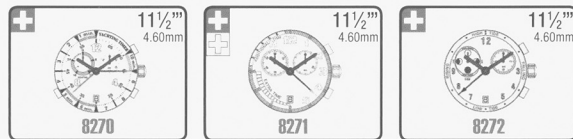

2 Hands Date

3 Hands

3 Hands Date

ISASPORT

Sport

ISASPECIALITY

Complications

Chronographs

ISADIGIT

SWISS MADE

Synchronized Anadigit

+ **Cal. 9001/7300** 14'''
with EL Back Light

3 Time Zones

ø31.80mm
H 6.20mm
Positive or Negative LCD
47 Months Battery Life (theoretical)

***Cal. 9001/1300**
without EL Back Light

+ **Cal. 9002/7300** 14'''
with EL Back Light

Compass

ø31.80mm
H 6.20mm
Positive or Negative LCD
39 Months Battery Life (theoretical)

***Cal. 9002/1300**
without EL Back Light

+ **Cal. 9003/7300** 14'''
with EL Back Light