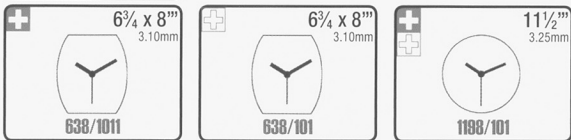

Multi-Functions

ISASLENDER

2 Hands

2 Hands Date

3 Hands

3 Hands Date

ISAQUARTZ

2 Hands

3 Hands Date

3 Hands

3 Hands
Day & Date

ISA TRONIC

SWISS MADE

Ultra Slim 2 Hands

Cal. 125/1301/6000

$7\frac{3}{4} \times 5\frac{1}{2}$ "

17.20 x 13.00 x 15.50mm

H 1.40mm

8 Jewels

Metal Gold Plating

60 Months Battery Life (theoretical)

Cal. 127/1301/6000

$7\frac{3}{4}$ "

Ø17.20mm

H 1.40mm

8 Jewels

Metal Gold Plating

60 Months Battery Life (theoretical)

Cal. 125/1301/6001

$7\frac{3}{4} \times 5\frac{1}{2}$ "

17.20 x 13.00 x 15.15mm

H 1.40mm