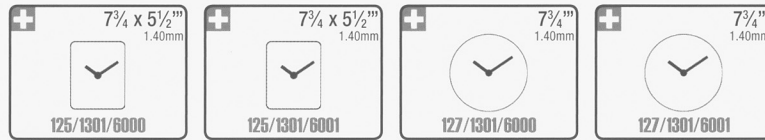

ISATRONIC

2 Hands