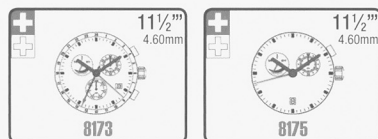

ISASPECIALITY

Complications