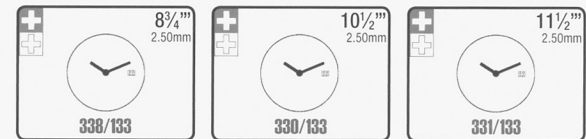

Digital Compass	3 Time Zones	Alarm
MONDAY 28	52	1/100 Sec. Chrono
Tachometer	Timer	End Of Life

World Time	Summer Time	Alarm
MONDAY 28	EOL	
Day Date	End Of Life	

Product Line

SWISS MADE

ISASWISS CONCEPT

ISASPECIALITY

Multi-Functions

ISASLENDER

2 Hands

2 Hands Date

3 Hands

3 Hands Date

ISAQUARTZ

2 Hands

3 Hands Date

3 Hands

3 Hands
Day & Date

ISA TRONIC

SWISS MADE

Ultra Slim 2 Hands

Cal. 125/1301/6000

$7\frac{3}{4} \times 5\frac{1}{2}$ "

17.20 x 13.00 x 15.50mm

H 1.40mm

8 Jewels

Metal Gold Plating

60 Months Battery Life (theoretical)

Cal. 127/1301/6000

$7\frac{3}{4}$ "

Ø17.20mm