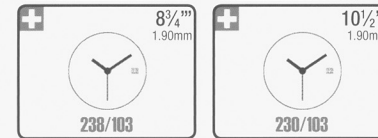

3 Hands Date