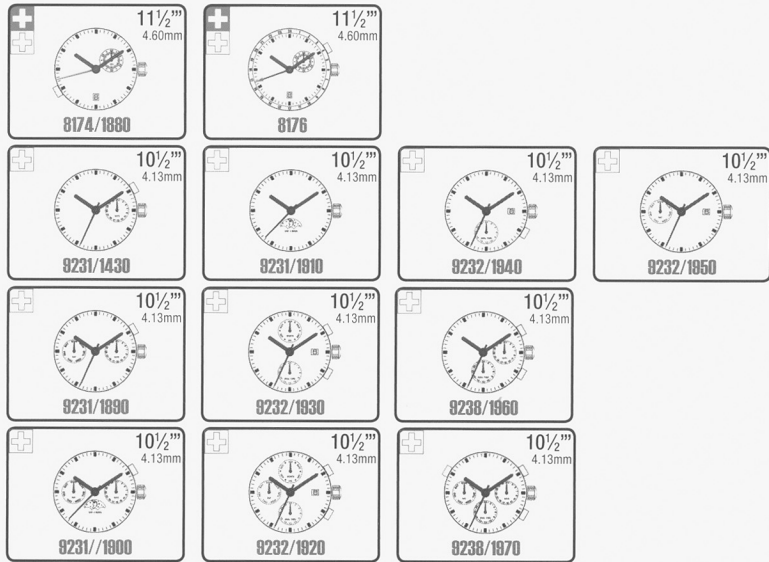

World Time

ø31.80mm
H 6.20mm
Positive or Negative LCD
47 Months Battery Life (theoretical)

***Cal. 9003/1300**
without EL Back Light

3 Time Zones	Alarm	MONDAY 28
52	1/100 Sec. Chrono	Tachometer
Timer	End Of Life	

Digital Compass	3 Time Zones	Alarm
MONDAY 28	52	1/100 Sec. Chrono
Tachometer	Timer	End Of Life

World Time	Summer Time	Alarm
MONDAY 28	EOL	
Day Date	End Of Life	

Product Line

SWISS MADE

ISASWISS CONCEPT

ISASPECIALITY

Multi-Functions

ISASLENDER

2 Hands

2 Hands Date

3 Hands

3 Hands Date

ISAQUARTZ

2 Hands

17.20 x 13.00 x 15.50mm

H 1.40mm

8 Jewels

Metal Gold Plating

60 Months Battery Life (theoretical)

Cal. 127/1301/6000

$7\frac{3}{4}$ "

Ø17.20mm