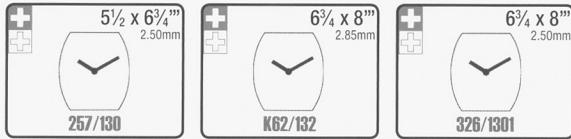

World Time

ø31.80mm
H 6.20mm
Positive or Negative LCD
47 Months Battery Life (theoretical)

***Cal. 9003/1300**
without EL Back Light

3 Time Zones	Alarm	MONDAY 28
52	1/100 Sec. Chrono	Tachometer
Timer	End Of Life	

Digital Compass	3 Time Zones	Alarm
MONDAY 28	52	1/100 Sec. Chrono
Tachometer	Timer	End Of Life

World Time	Summer Time	Alarm
MONDAY 28	EOL	
Day Date	End Of Life	

Product Line

SWISS MADE

ISASWISS CONCEPT

ISASPECIALITY

Multi-Functions

ISASLENDER

2 Hands

2 Hands Date

3 Hands

3 Hands Date

ISAQUARTZ

2 Hands

17.20 x 13.00 x 15.50mm

H 1.40mm

8 Jewels

Metal Gold Plating

60 Months Battery Life (theoretical)

Cal. 127/1301/6000

$7\frac{3}{4}$ "

Ø17.20mm