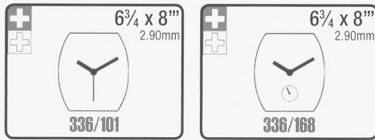

World Time

ø31.80mm
H 6.20mm
Positive or Negative LCD
47 Months Battery Life (theoretical)

***Cal. 9003/1300**
without EL Back Light

3 Time Zones	Alarm	MONDAY 28
52	1/100 Sec. Chrono	Tachometer
Timer	End Of Life	

Multi-Functions

ISASLENDER

2 Hands

2 Hands Date

3 Hands

3 Hands Date

ISAQUARTZ

2 Hands

3 Hands Date

3 Hands

3 Hands
Day & Date

ISA TRONIC

SWISS MADE

Ultra Slim 2 Hands

Cal. 125/1301/6000

$7\frac{3}{4} \times 5\frac{1}{2}$ "

17.20 x 13.00 x 15.50mm

H 1.40mm

8 Jewels

Metal Gold Plating

60 Months Battery Life (theoretical)

Cal. 127/1301/6000

$7\frac{3}{4}$ "

Ø17.20mm