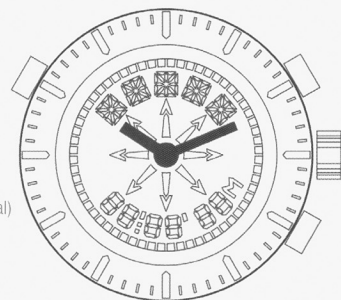

ISADIGIT

SWISS MADE

Synchronized Anadigit

+ **Cal. 9001/7300** 14'''
with EL Back Light

3 Time Zones

ø31.80mm
H 6.20mm
Positive or Negative LCD
47 Months Battery Life (theoretical)

***Cal. 9001/1300**
without EL Back Light

+ **Cal. 9002/7300** 14'''
with EL Back Light

Compass

ø31.80mm
H 6.20mm
Positive or Negative LCD
39 Months Battery Life (theoretical)

***Cal. 9002/1300**
without EL Back Light

+ **Cal. 9003/7300** 14'''
with EL Back Light

World Time

ø31.80mm
H 6.20mm
Positive or Negative LCD
47 Months Battery Life (theoretical)

***Cal. 9003/1300**
without EL Back Light

3 Time Zones	Alarm	MONDAY 28
52	1/100 Sec. Chrono	Tachometer
Timer	End Of Life	