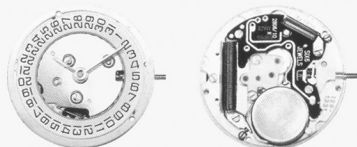

#### Cal. 238/103

8<sup>3</sup>/<sub>4</sub>'''

Ø19.40mm  
H 1.90mm  
6 Jewels  
Metal Gold Plating  
EOL  
40 Months Battery Life (theoretical)

#### Cal. 228/1332

8<sup>3</sup>/<sub>4</sub>'''

Ø19.40mm  
H 1.90mm  
6 Jewels  
Metal Gold Plating  
72 Months Battery Life (theoretical)

#### Cal. 230/103

10<sup>1</sup>/<sub>2</sub>'''

Ø23.30mm  
H 1.90mm  
6 Jewels  
Metal Gold Plating  
EOL  
40 Months Battery Life (theoretical)