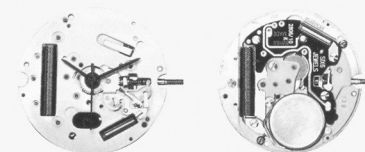

Super Slim 3 Hands

Cal. 238/101

8³/₄"

ø19.40mm
H 1.60mm
6 Jewels
Metal Gold Plating
EOL
40 Months Battery Life (theoretical)