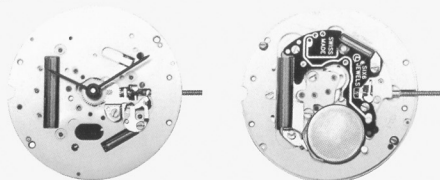

#### **Cal. 228/130**

8<sup>3</sup>/<sub>4</sub>"

ø19.40mm  
H 1.60mm  
6 Jewels  
Metal Gold Plating  
72 Months Battery Life (theoretical)

#### **Cal. 220/130**

10<sup>1</sup>/<sub>2</sub>"

ø23.30mm  
H 1.60mm  
6 Jewels  
Metal Gold Plating  
52 Months Battery Life (theoretical)