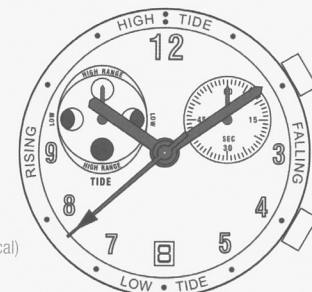

### Cal. 8271

11 1/2'''

Football

ø25.60mm  
H 4.60mm  
9 Jewels  
Metal Gold Plating  
39 Months Battery Life (theoretical)

### Cal. 8272

11 1/2'''

Tide

ø25.60mm  
H 4.60mm  
9 Jewels  
Metal Gold Plating  
39 Months Battery Life (theoretical)

Yachting 10h	60 Sec. Timer 8h	60 Sec. Chrono 6h
96 Hrs. Chrono 2h	Alarm On/Off Pusher	Date by Window
Small Sec.	End Of Life	