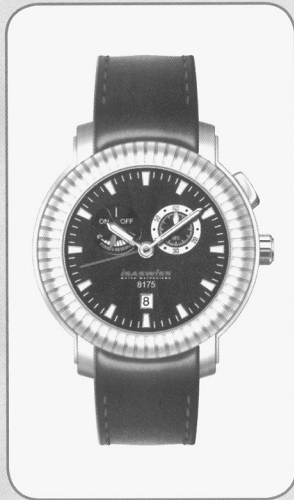

10h 	10h 	6h
Power Reserve	Alarm On / Off	Date by Window
2h 		
Small Sec.	End Of Life	

Complication Functions:

- Power Reserve (Battery Level) Counter
- Center Hand 12 Hours Alarm