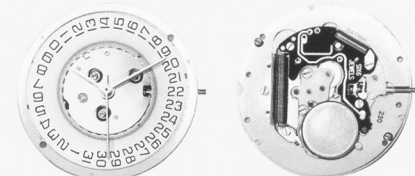

#### Cal. 228/1332

8<sup>3</sup>/<sub>4</sub>'''

Ø19.40mm  
H 1.90mm  
6 Jewels  
Metal Gold Plating  
72 Months Battery Life (theoretical)

#### Cal. 230/103

10<sup>1</sup>/<sub>2</sub>'''

Ø23.30mm  
H 1.90mm  
6 Jewels  
Metal Gold Plating  
EOL  
40 Months Battery Life (theoretical)