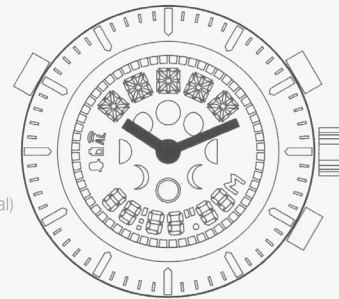

### 14'''

with EL Back Light

ø31.80mm  
H 6.20mm  
Positive or Negative LCD  
38 Months Battery Life (theoretical)

\*Cal. 9005/1310  
without EL Back Light

### 14'''

with EL Back Light

ø31.80mm  
H 6.20mm  
Positive or Negative LCD  
39 Months Battery Life (theoretical)

\*Cal. 9006/1310  
without EL Back Light