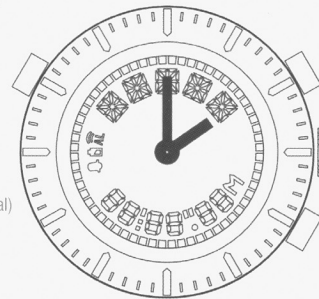

ø31.80mm
H 6.20mm
Positive or Negative LCD
39 Months Battery Life (theoretical)

*Cal. 9009/1300
without EL Back Light