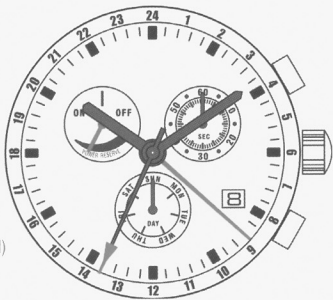

## Complications

**Cal. 8173**

11 1/2'''

**Cal. 8175**

11 1/2'''

Ø25.60mm  
H 4.60mm  
9 Jewels  
Metal Gold Plating  
39 Months Battery Life (theoretical)

Ø25.60mm  
H 4.60mm  
2 Jewels  
Metal Gold Plating  
39 Months Battery Life (theoretical)