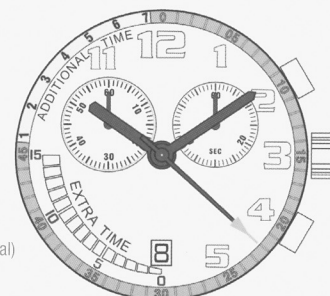

Football

ø25.60mm
H 4.60mm
9 Jewels
Metal Gold Plating
39 Months Battery Life (theoretical)

Cal. 8272

11 1/2'''