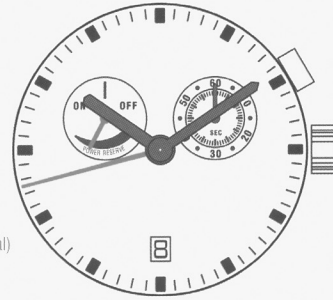

## Complications

**Cal. 8173**

11 1/2'''

**Cal. 8175**

11 1/2'''

Ø25.60mm  
H 4.60mm  
9 Jewels  
Metal Gold Plating  
39 Months Battery Life (theoretical)

Ø25.60mm  
H 4.60mm  
2 Jewels  
Metal Gold Plating  
39 Months Battery Life (theoretical)