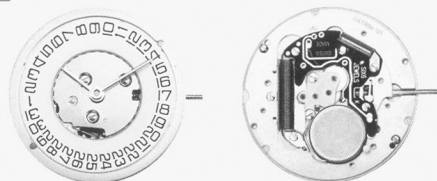

Cal. 220/1332

10¹/₂'''

Ø23.30mm
H 1.90mm
6 Jewels
Metal Gold Plating
52 Months Battery Life (theoretical)