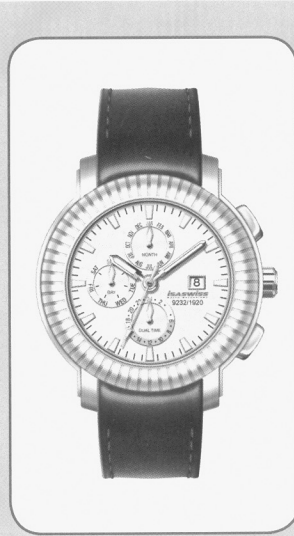

Dual Time

Ø23.30mm
H 4.13mm
Synthetic
32 Months Battery Life (theoretical)

⊕ Cal. 9238/1970 10 1/2'''

Dual Time

Ø23.30mm
H 4.13mm
Synthetic
32 Months Battery Life (theoretical)

Multi Functions:
• Quick Date adjustment by Pusher at 2h

Multi Functions:
• Quick Month adjustment by Pusher at 2h
• Quick 24 Hours Dual Time adjustment by Pusher at 4h

Multi Functions:
• Quick Date adjustment by Pusher at 2h
• Quick 24 Hours Dual Time adjustment by Pusher at 4h
• Quick Day adjustment by Pusher at 10h (optional)

6h

Dual Time

3h
28
Date by Hand

Multi Functions:
• Quick Date adjustment by Pusher at 2h
• Quick 24 Hours Dual Time adjustment by Pusher at 4h

ISASLENDER

SWISS MADE

ISASWISS CONCEPT

Slim 2 Hands Date