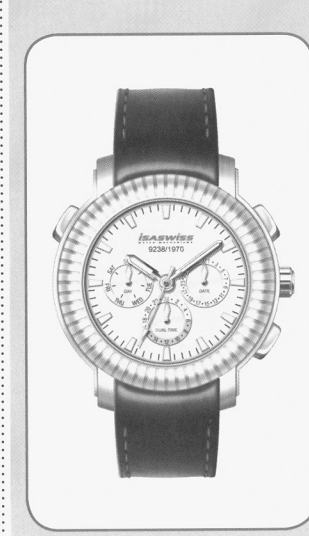

Dual Time

Ø23.30mm
H 4.13mm
Synthetic
32 Months Battery Life (theoretical)

⊕ Cal. 9238/1970 10 1/2'''

Dual Time

Ø23.30mm
H 4.13mm
Synthetic
32 Months Battery Life (theoretical)

Multi Functions:
• Quick Date adjustment by Pusher at 2h

Multi Functions:
• Quick Month adjustment by Pusher at 2h
• Quick 24 Hours Dual Time adjustment by Pusher at 4h

Multi Functions:
• Quick Date adjustment by Pusher at 2h
• Quick 24 Hours Dual Time adjustment by Pusher at 4h
• Quick Day adjustment by Pusher at 10h (optional)

3h
28
Date by Hand

Multi Functions:
• Quick Date adjustment by Pusher at 2h

+ Cal. 9232/1930 10 $\frac{1}{2}$ '''

Dual Time

ø23.30mm
H 4.13mm
Synthetic
32 Months Battery Life (theoretical)

12h
JAN
Month by Hand

6h

Dual Time

3h
28
Date by Hand

Multi Functions:
• Quick Date adjustment by Pusher at 2h
• Quick 24 Hours Dual Time adjustment by Pusher at 4h

ISASLENDER

SWISS MADE

ISASWISS CONCEPT

Slim 2 Hands Date