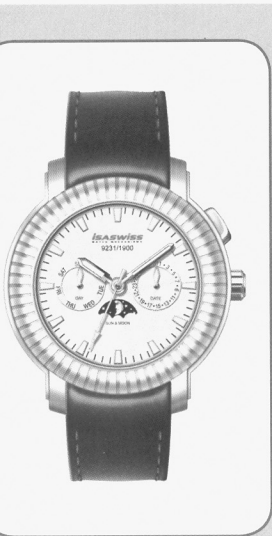

Dual Time

Ø23.30mm
H 4.13mm
Synthetic
32 Months Battery Life (theoretical)

⊕ Cal. 9238/1970 10 1/2'''

Dual Time

Ø23.30mm
H 4.13mm
Synthetic
32 Months Battery Life (theoretical)

Multi Functions:
• Quick Date adjustment by Pusher at 2h

Multi Functions:
• Quick Month adjustment by Pusher at 2h
• Quick 24 Hours Dual Time adjustment by Pusher at 4h

Multi Functions:
• Quick Date adjustment by Pusher at 2h
• Quick 24 Hours Dual Time adjustment by Pusher at 4h
• Quick Day adjustment by Pusher at 10h (optional)

ISASPECIALITY

SWISS MADE

ISASWISS CONCEPT

Multi - Functions

+ Cal. 9231/1890 10 $\frac{1}{2}$ '''

Day Date

ø23.30mm
H 4.13mm
Synthetic
32 Months Battery Life (theoretical)

9h
MON
Day by Hand

6h

Dual Time

3h
28
Date by Hand

Multi Functions:
• Quick Date adjustment by Pusher at 2h
• Quick 24 Hours Dual Time adjustment by Pusher at 4h

ISASLENDER

SWISS MADE

ISASWISS CONCEPT

Slim 2 Hands Date