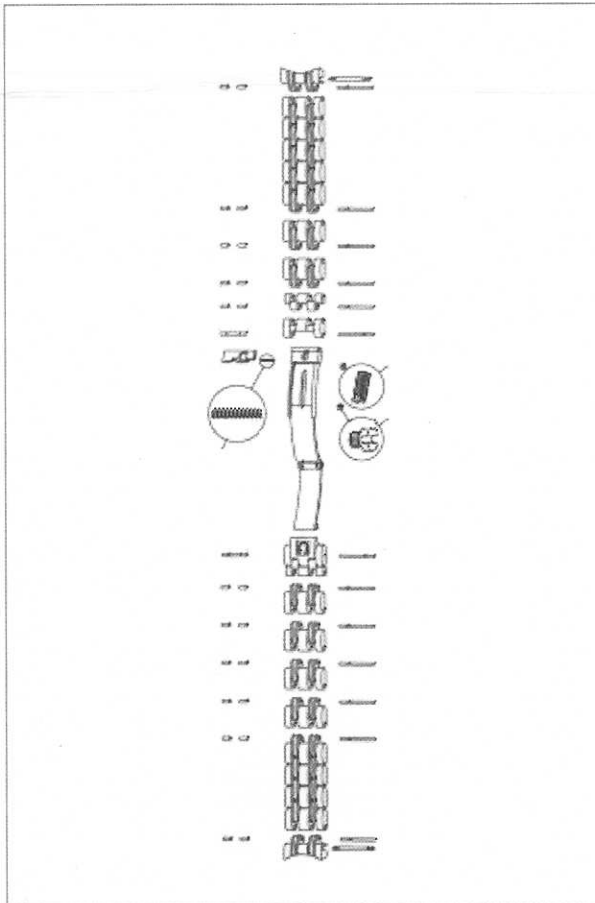

BRACELET ACIER | 020ST1563850

1563 ST 850

1/2 STEEL LINK	Ref: 115ST1560
BRACELET PIPE	Ref: 201ST1000
BRACELET TUBE (7x)	Ref: 201ST0098
DEPLIANT	Ref: 035ST1563850
PIN (5x)	Ref: 128ST9434
PIN	Ref: 128ST9097
SCREW CLASP ,LOCK	Ref: 124ST2800
SCREW STEEL	Ref: 124ST2801
SPRING	Ref: 085ST0058
SPRING-BAR (30x)	Ref: 068ST2105
STEEL CLASP	Ref: 117ST1563850
STEEL COVER	Ref: 116ST1563
STEEL END LINK ST 1562	Ref: 026ST850
STEEL LINK (5x)	Ref: 114ST1560
STEEL LINK (CLASP) 6H. (ST)	Ref: 118ST1560106
STEEL LINK (CLASP)12 H. (ST)	Ref: 118ST1560112
STEEL PUSH-PIECE	Ref: 086ST0101

[i]

[i]

[i]

RETURN

BILL OF MATERIALS