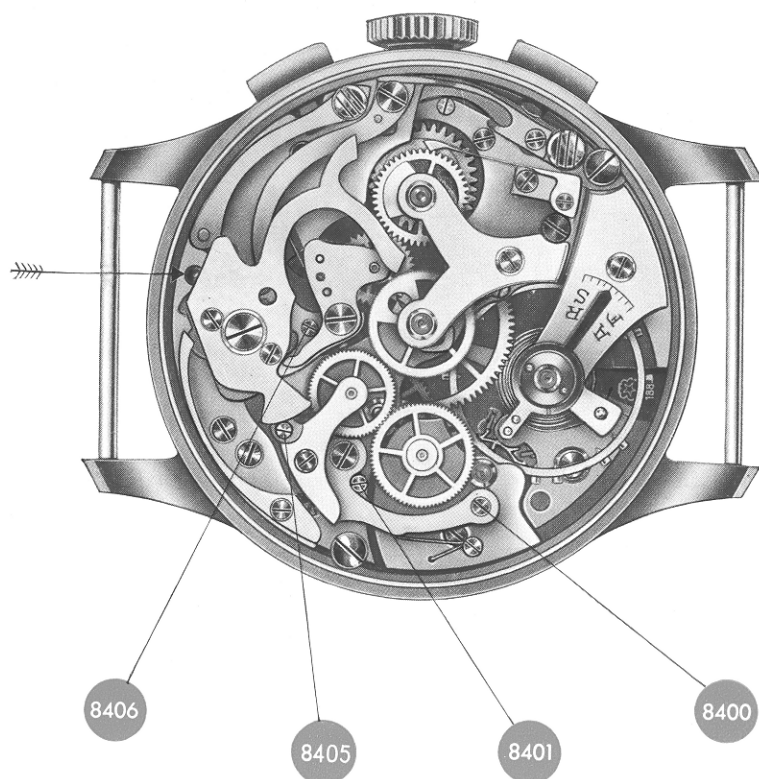

EBAUCHES S. A.

NEUCHÂTEL

SWITZERLAND

Edited and published by Ebauches S. A.

(French, English, German, Italian, Spanish)

Copyright 1951 by Ebauches S. A.

FABRIQUE D'EBAUCHES
VENUS S. A., MOUTIER

14'''	188
31 mm	

Recording chronograph with 2 pushers, without pillar wheel

Enlarged movement

TECHNICAL AND PRACTICAL COMMUNICATION FOR THE GUIDANCE OF WATCH REPAIRERS

CAUTION: The 4 points marked in red below indicate eccentrics. These parts are not screws; therefore they should not be turned when disassembling.

Note: The eccentric 8405 was shown in the first edition of this Technical Communication under number 8411.