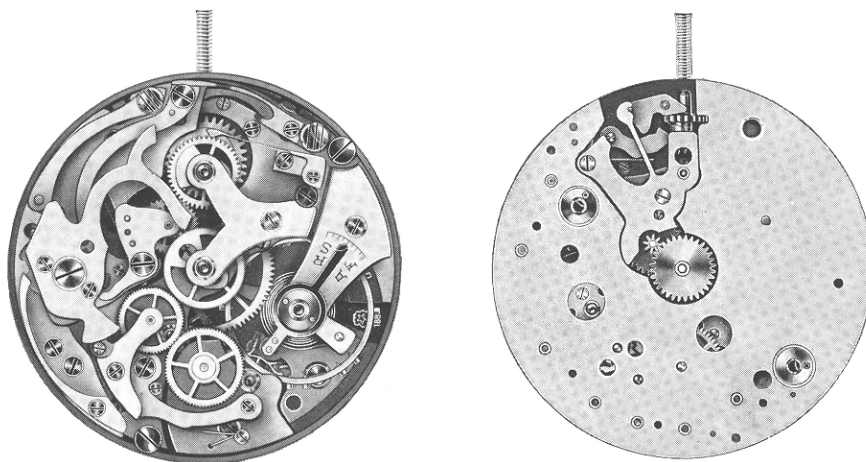

EBAUCHES S. A.

NEUCHÂTEL

SWITZERLAND

Edited and published by Ebauches S. A.

(French, English, German, Italian, Spanish)

Copyright 1951 by Ebauches S. A.

FABRIQUE D'EBAUCHES
VENUS S. A., MOUTIER

14'''	188
31 mm	

Recording chronograph with 2 pushers, without pillar wheel

Enlarged movement

TECHNICAL AND PRACTICAL COMMUNICATION FOR THE GUIDANCE OF WATCH REPAIRERS

CAUTION: The 4 points marked in red below indicate eccentrics. These parts are not screws; therefore they should not be turned when disassembling.

Note: The eccentric 8405 was shown in the first edition of this Technical Communication under number 8411.