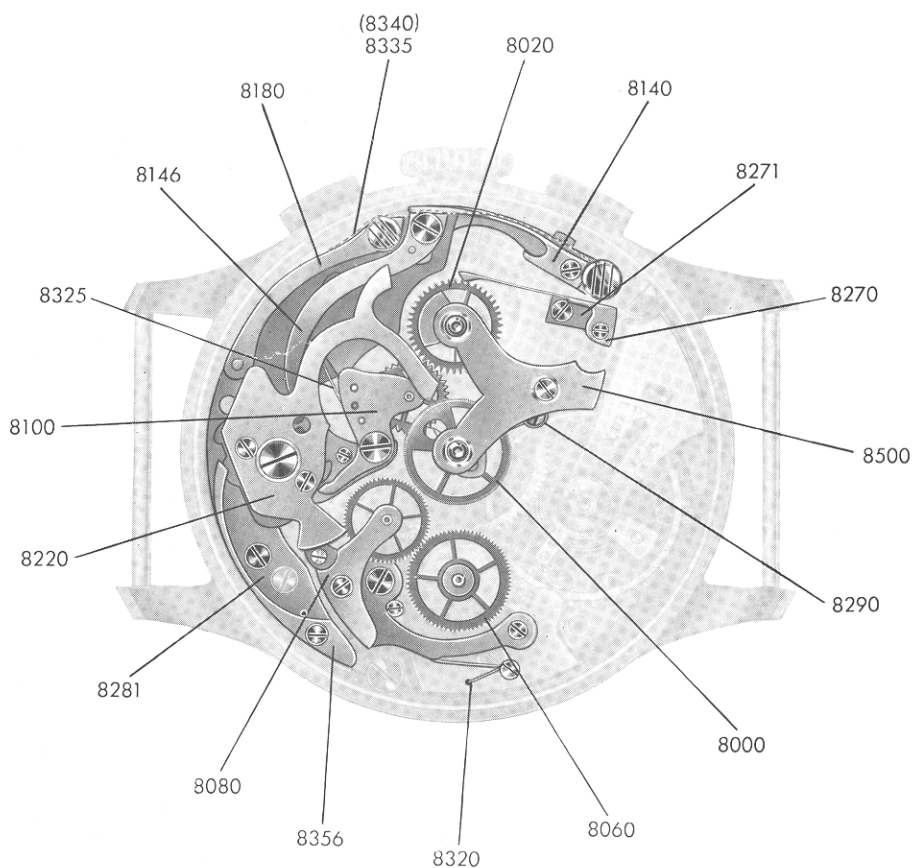

EBAUCHES S. A.

NEUCHÂTEL

SWITZERLAND

Edited and published by Ebauches S. A.

(French, English, German, Italian, Spanish)

Copyright 1951 by Ebauches S. A.

FABRIQUE D'EBAUCHES
VENUS S. A., MOUTIER

14'''	188
31 mm	

Recording chronograph with 2 pushers, without pillar wheel

Enlarged movement

TECHNICAL AND PRACTICAL COMMUNICATION FOR THE GUIDANCE OF WATCH REPAIRERS

CAUTION: The 4 points marked in red below indicate eccentrics. These parts are not screws; therefore they should not be turned when disassembling.

Note: The eccentric 8405 was shown in the first edition of this Technical Communication under number 8411.